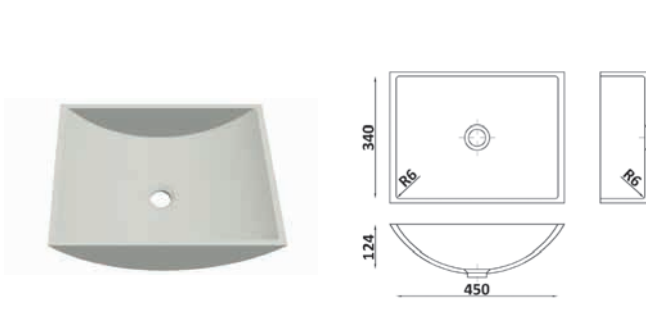

Washbasins to order

model **UC450**