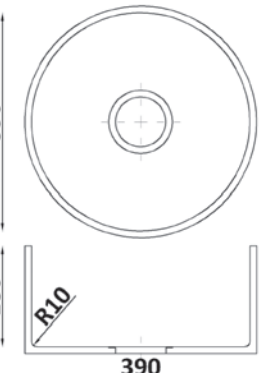

model **WS500**

model **WD352**

model **WO390**

model **WV390**

Technical characteristics of GRANDEX

Minimum order: 0.5 slab.

Slab weight: 60 kg.

Composition of GRANDEX solid surface