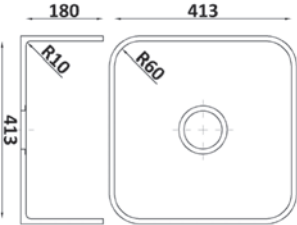

GRANDEX sinks and washbasins

Sinks to order

model **W160**

model **W342**

Sinks to order

model **WS450**

model **W413**

model **W500**

model **WS500**

model **WD352**

model **WV390**