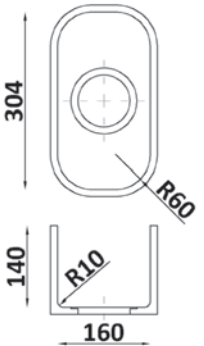

GRANDEX sinks and washbasins

Sinks to order

model **W160**