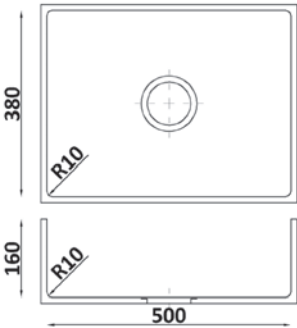

model **WS500**

model **WD352**

model **WO390**

model **WV390**

Technical characteristics of GRANDEX

Minimum order: 0.5 slab.

Slab weight: 60 kg.

Composition of GRANDEX solid surface