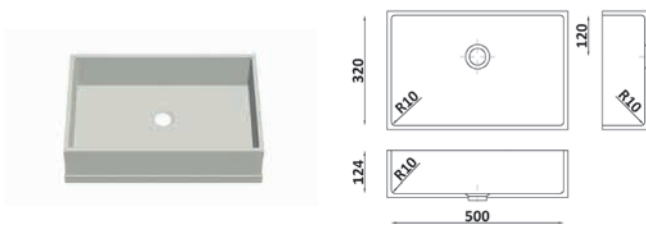

model **UK500**