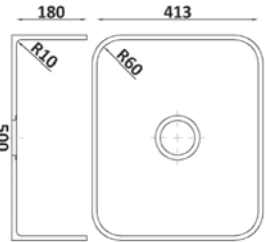

# GRANDEX sinks and washbasins

Sinks to order

model **W160**

model **W342**

Sinks to order

model **WS450**

model **W413**

model **W500**