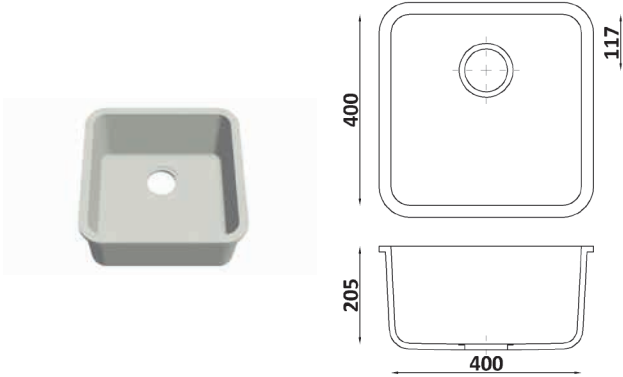

model **JK104**