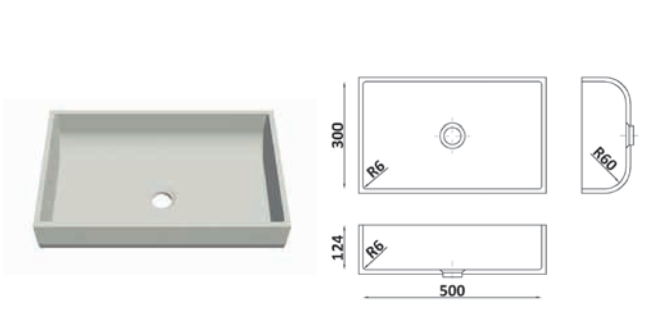

model **UD500**