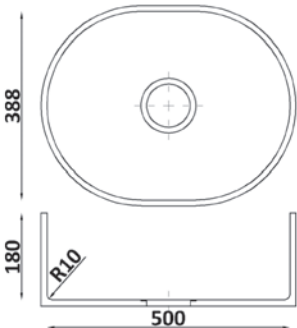

model **WS500**

model **WD352**

model **WO390**

model **WV390**

Technical characteristics of GRANDEX

Minimum order: 0.5 slab.

Slab weight: 60 kg.

Composition of GRANDEX solid surface