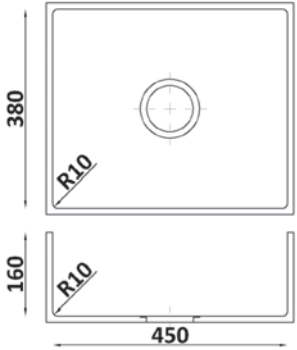

Sinks to order

model **WS450**