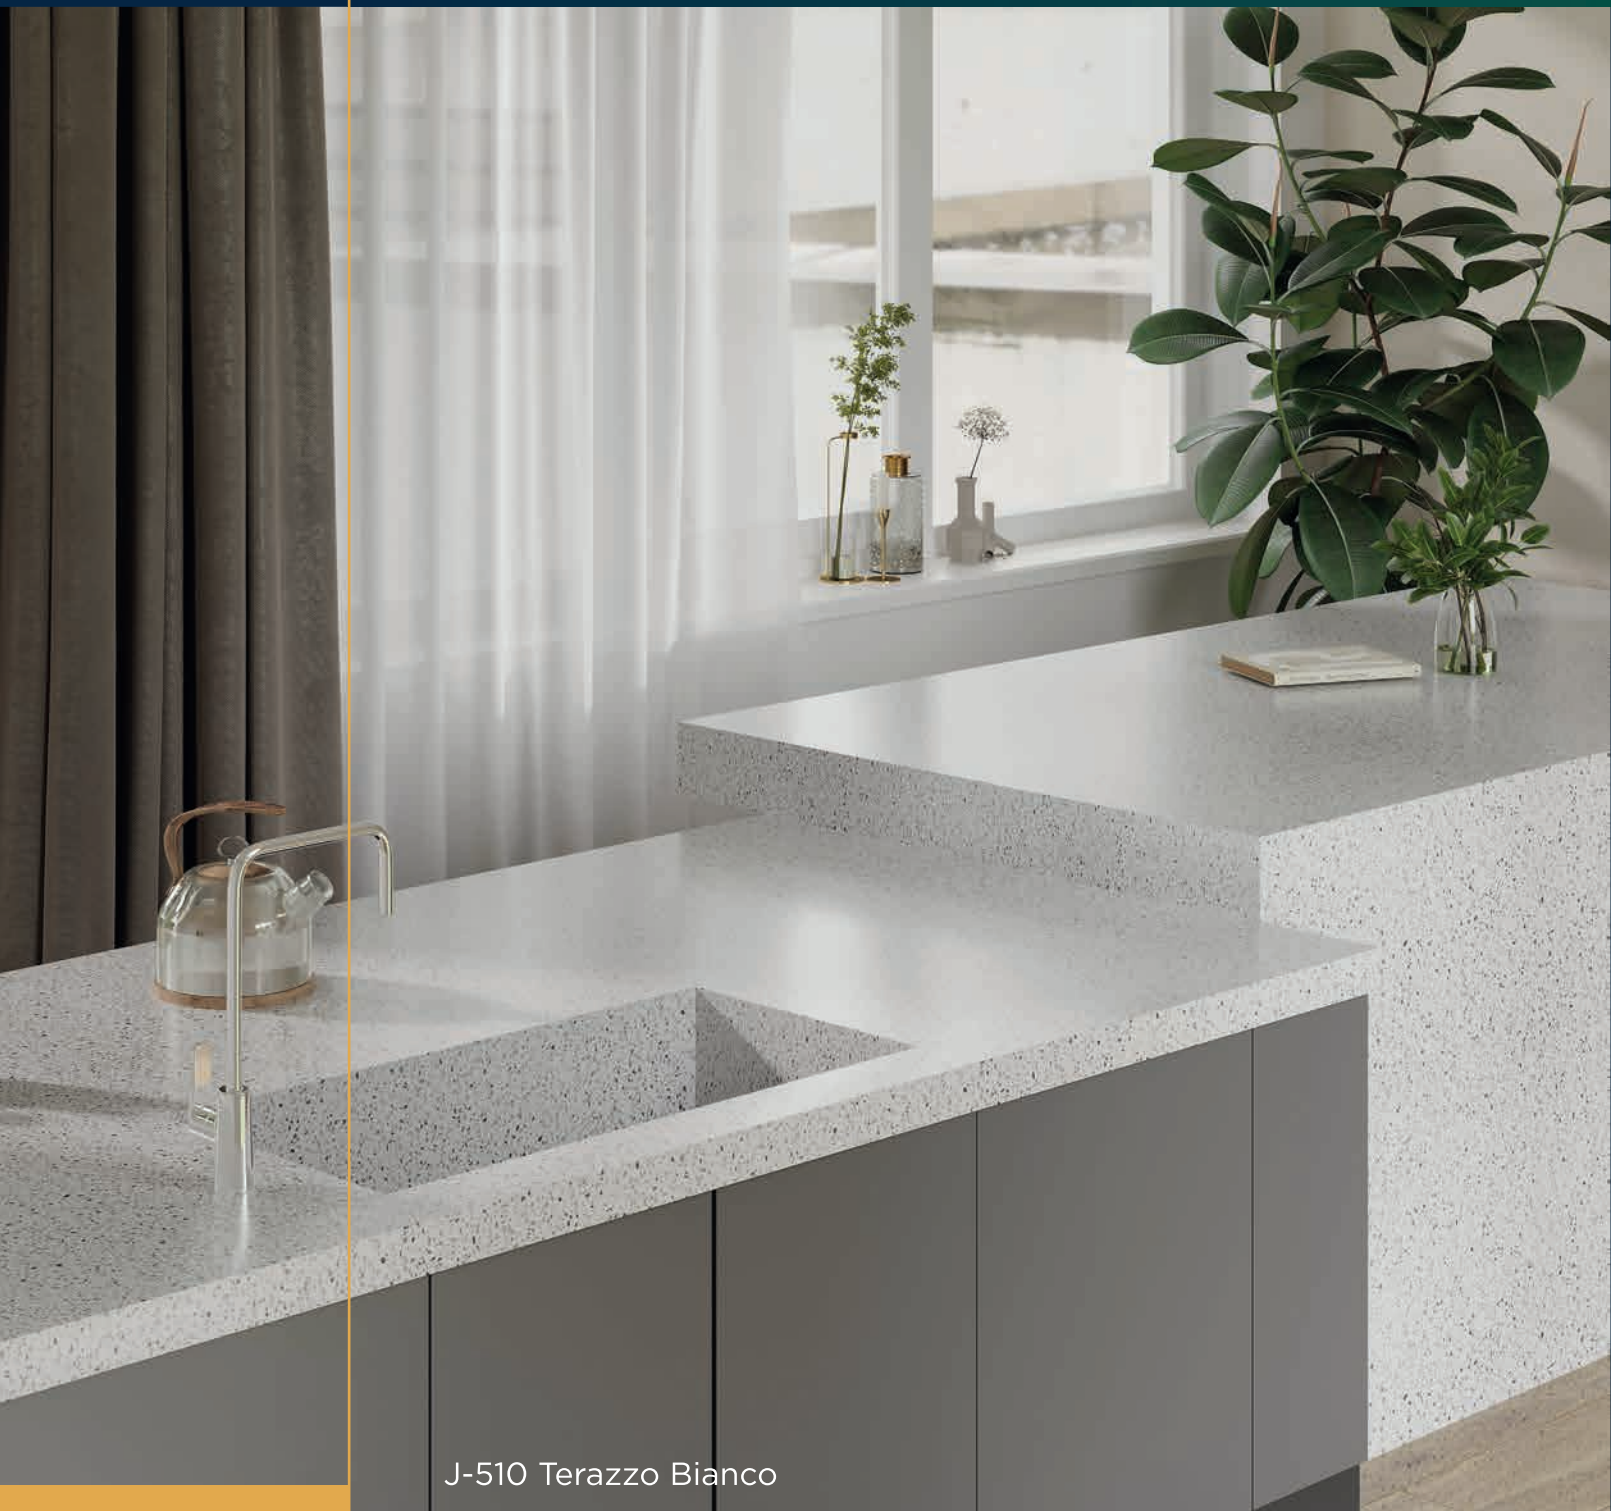

E-605 Indian Mantra

E-609 Business Tokio

The images may not accurately represent the natural colour of the stone.

E-609 Business Tokio

JEWEL  
Collection

J-510 Terazzo Bianco

GRANDEX®

Dimensions  
3680x760 ± 12mm