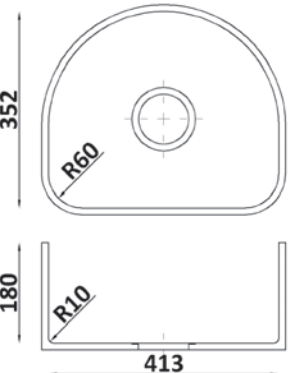

model **WS500**

model **WD352**

model **WO390**

model **WV390**

Technical characteristics of GRANDEX

Minimum order: 0.5 slab.

Slab weight: 60 kg.

Composition of GRANDEX solid surface